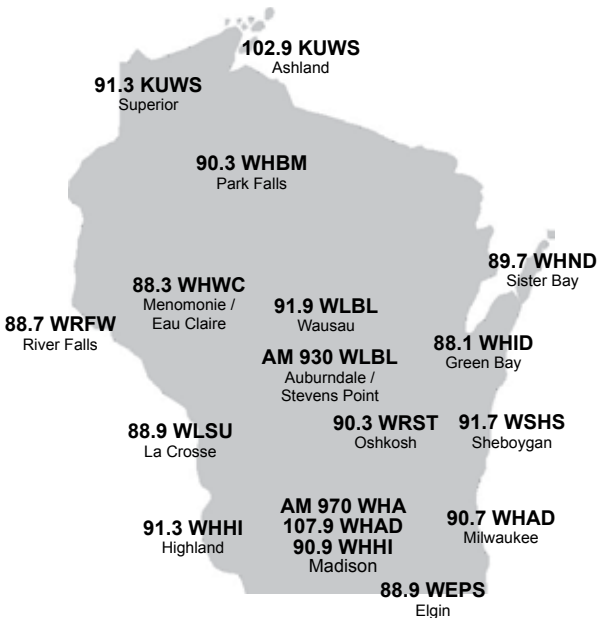

**Ideas
Network**