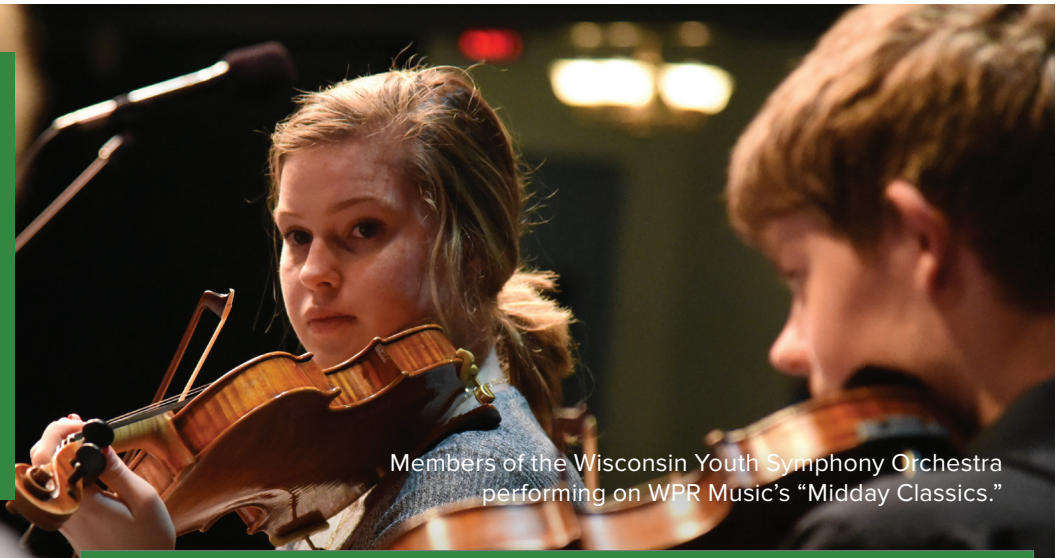

WPR Music

Members of the Wisconsin Youth Symphony Orchestra performing on WPR Music's "Midday Classics."

Northeastern Region Schedule

88.1

WHID Green Bay

91.9

WHDI Sister Bay/Ellison Bay

91.7

WSHS Sheboygan

	Weekdays (M-Th)	Weekday (F)	Saturdays	Sundays
6				
6:30				
7				
7:30	Morning Classics with Stephanie Elkins	Morning Classics with Stephanie Elkins	Morning Classics	Morning Classics
8				
8:30				
9				
9:30				
10				
10:30	Midday Classics with Norman Gilliland	Midday Classics with Norman Gilliland	Classics By Request with Ruthanne Bessman	
11				
11:30				
12 PM				
12:30				Wisconsin Classical with Lori Skelton
1				
1:30	Afternoon Classics with Lori Skelton	Afternoon Classics with Lori Skelton	Afternoon Classics with Ruthanne Bessman (Metropolitan Opera at Noon, Dec. thru June)	Sunday Afternoon Classics & Specials
2				
2:30				
3				
3:30				
4				
4:30	Drivetime Classics with Jason Heilman	Drivetime Classics with Jason Heilman	BETA	To The Best Of Our Knowledge
5				
5:30				
6				
6:30				
7	Chapter A Day	Chapter A Day	The Road to Higher Ground with Dr. Jonathan Øverby	Simply Folk with Síle Shigley
7:30	Nighttime Classics & Specials	Nighttime Classics & Specials		
8		Jazz Night in America		
8:30	Wisconsin Classical (Rebroadcast) (8-10 Monday)			Tent Show Radio
9				
9:30				
10	From the Top (8-9 Tuesday)			
10:30		Evening Jazz	Evening Jazz	Overnight Classics
11				
11:30	Overnight Classics			
12 AM				
12:30				
1-6 AM		Overnight Classics	Overnight Classics	

WISCONSIN PUBLIC RADIO

Photo credit: WPR/J. Potter