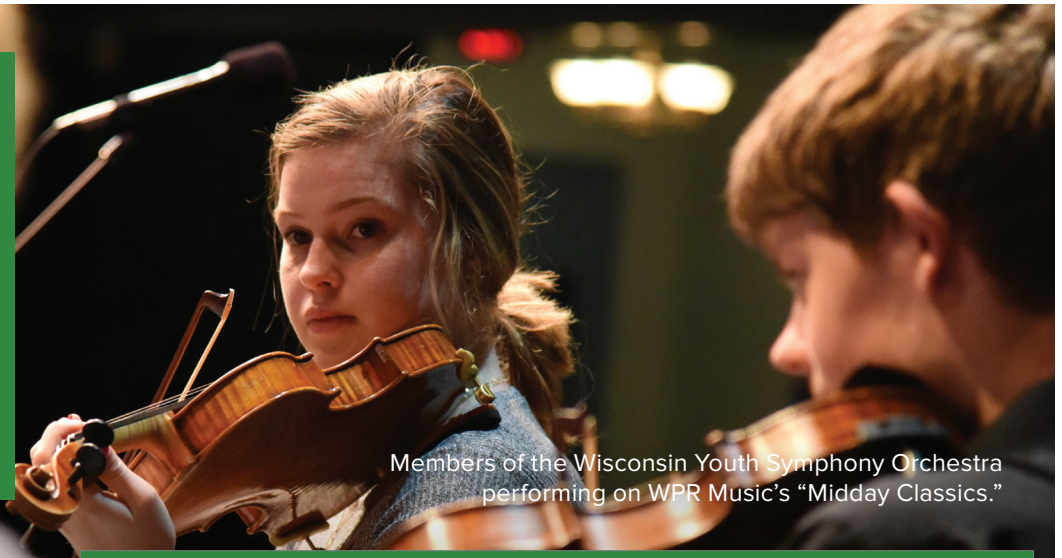

WPR Music

Members of the Wisconsin Youth Symphony Orchestra performing on WPR Music's "Midday Classics."

Northeastern Region Schedule

88.1

WHID Green Bay

91.9

WHDI Sister Bay/Ellison Bay

91.7

WSHS Sheboygan

	Weekdays (M-Th)	Weekday (F)	Saturdays	Sundays
6				
6:30				
7				
7:30	Morning Classics with Stephanie Elkins	Morning Classics with Stephanie Elkins	Morning Classics	Morning Classics
8				
8:30				
9				
9:30				
10	Midday Classics with Norman Gilliland	Midday Classics with Norman Gilliland	Classics By Request with Ruthanne Bessman	
10:30				
11				
11:30				
12 PM				Wisconsin Classical with Lori Skelton
12:30				
1				
1:30	Afternoon Classics with Lori Skelton	Afternoon Classics with Lori Skelton	Afternoon Classics with Ruthanne Bessman (Metropolitan Opera at Noon, Dec. thru June)	Sunday Afternoon Classics & Specials
2				
2:30				
3				
3:30				
4			BETA	To The Best Of Our Knowledge
4:30	Drivetime Classics with Jason Heilman	Drivetime Classics with Jason Heilman		
5				
5:30				
6				
6:30				
7	Chapter A Day	Chapter A Day	The Road to Higher Ground with Dr. Jonathan Øverby	Simply Folk with Síle Shigley
7:30	Nighttime Classics & Specials	Nighttime Classics & Specials		
8		Jazz Night in America		
8:30	Wisconsin Classical (Rebroadcast) (8-10 Monday)			
9				
9:30	From the Top (8-9 Tuesday)			
10				
10:30		Evening Jazz	Evening Jazz	Overnight Classics
11				
11:30	Overnight Classics			
12 AM				
12:30				
1-6 AM		Overnight Classics	Overnight Classics	

WISCONSIN PUBLIC RADIO

npr Network

Photo credit: WPR/J. Potter