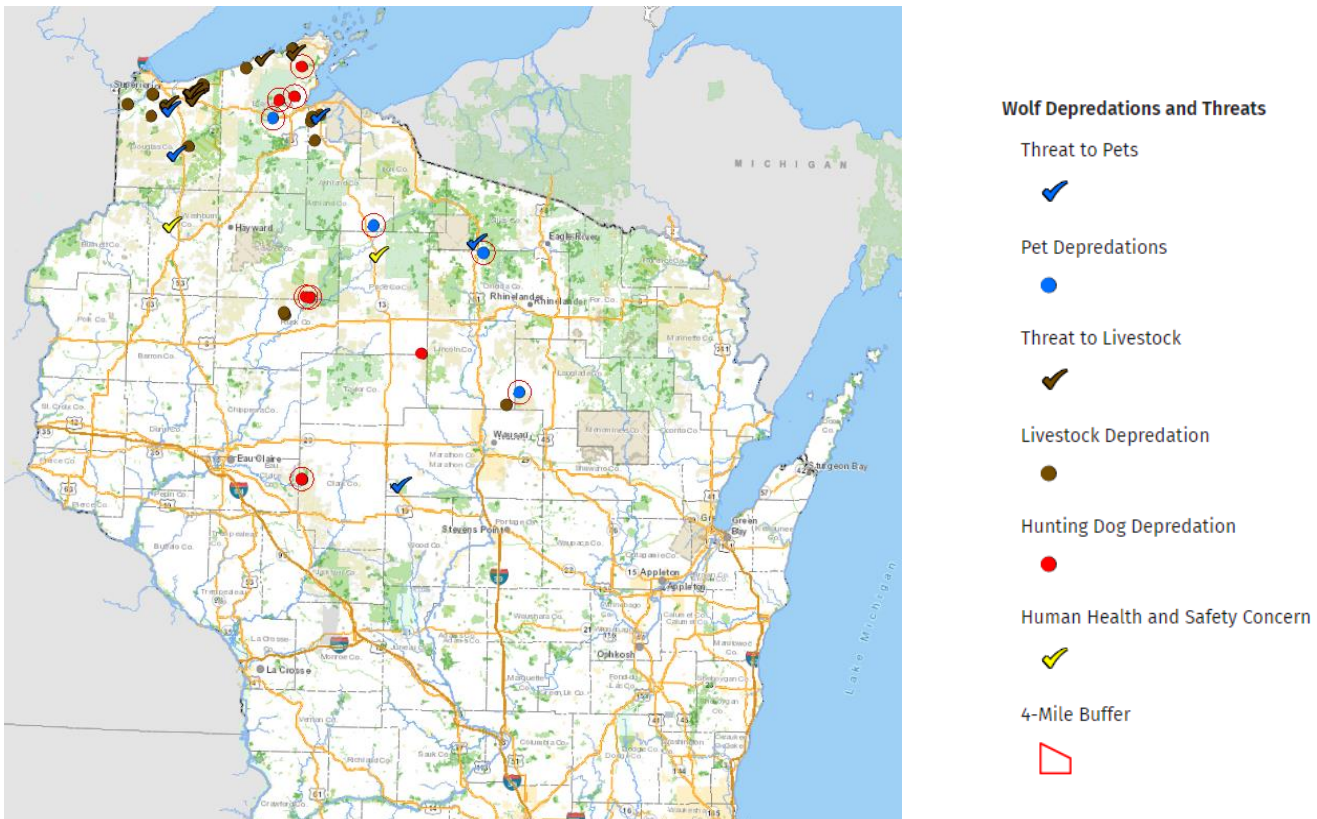

2024 Wolf Conflict Update

August 8, 2024

Quick Summary, To Date:

- Total Number of Verified Conflicts: 56
- Number of Verified Livestock Conflicts: 37
- Number of Individual Producers with Verified Livestock Conflicts: 21
- Number of Verified Pet Conflicts: 9
- Number of Verified Hunting Dog Conflicts: 8
- Number of Human Health and Safety Conflicts: 2

Figure 1. Locations of Verified Wolf Conflicts as of August 8, 2024.

Table 2. Reported and Verified Wolf Conflicts by Wolf Harvest Zone and County as of August 8, 2024

	Total # of Reported Conflicts	Total # of Verified Conflicts	Number of Verified Livestock Conflicts	Number of Verified Pet Conflicts	Number of Verified Hunting Dog Conflicts	Number of Human Safety Conflicts
Statewide Totals	90	56	37	9	8	2
Wolf Harvest Zone 1	67	47	36	5	5	1
<i>Ashland County</i>	11	7	5	2		
<i>Bayfield County</i>	14	12	8	1	3	
<i>Douglas County</i>	36	23	21	2		
<i>Price County</i>	1	1				1
<i>Rusk County</i>	2	2	2			
<i>Sawyer County</i>	2	2			2	
<i>Washburn County</i>	1		2			
Wolf Harvest Zone 2	4	3	0	2	1	0
<i>Oneida County</i>	1	1		1		
<i>Price County</i>	2	1			1	
<i>Vilas County</i>	1	1		1		
Wolf Harvest Zone 3	3	1	0	0	0	1
<i>Polk County</i>	1					
<i>Sawyer County</i>	1					
<i>Washburn County</i>	1	1				1
Wolf Harvest Zone 4	2	1	0	1	0	0
<i>Langlade County</i>	1	1		1		
<i>Oneida County</i>	1					
Wolf Harvest Zone 5	4	2	0	0	2	0
<i>Adams County</i>	1					
<i>Clark County</i>	2	2			2	
<i>Eau Claire County</i>	1					
Wolf Harvest Zone 6	10	2	1	1	0	0
<i>Calumet County</i>	1					
<i>Dunn County</i>	1					
<i>Eau Claire County</i>	1					
<i>Lincoln County</i>	1	1	1			
<i>Marathon County</i>	2	1		1		
<i>Shawano County</i>	1					
<i>Sheboygan County</i>	1					
<i>St. Croix County</i>	1					
<i>Waupaca County</i>	1					