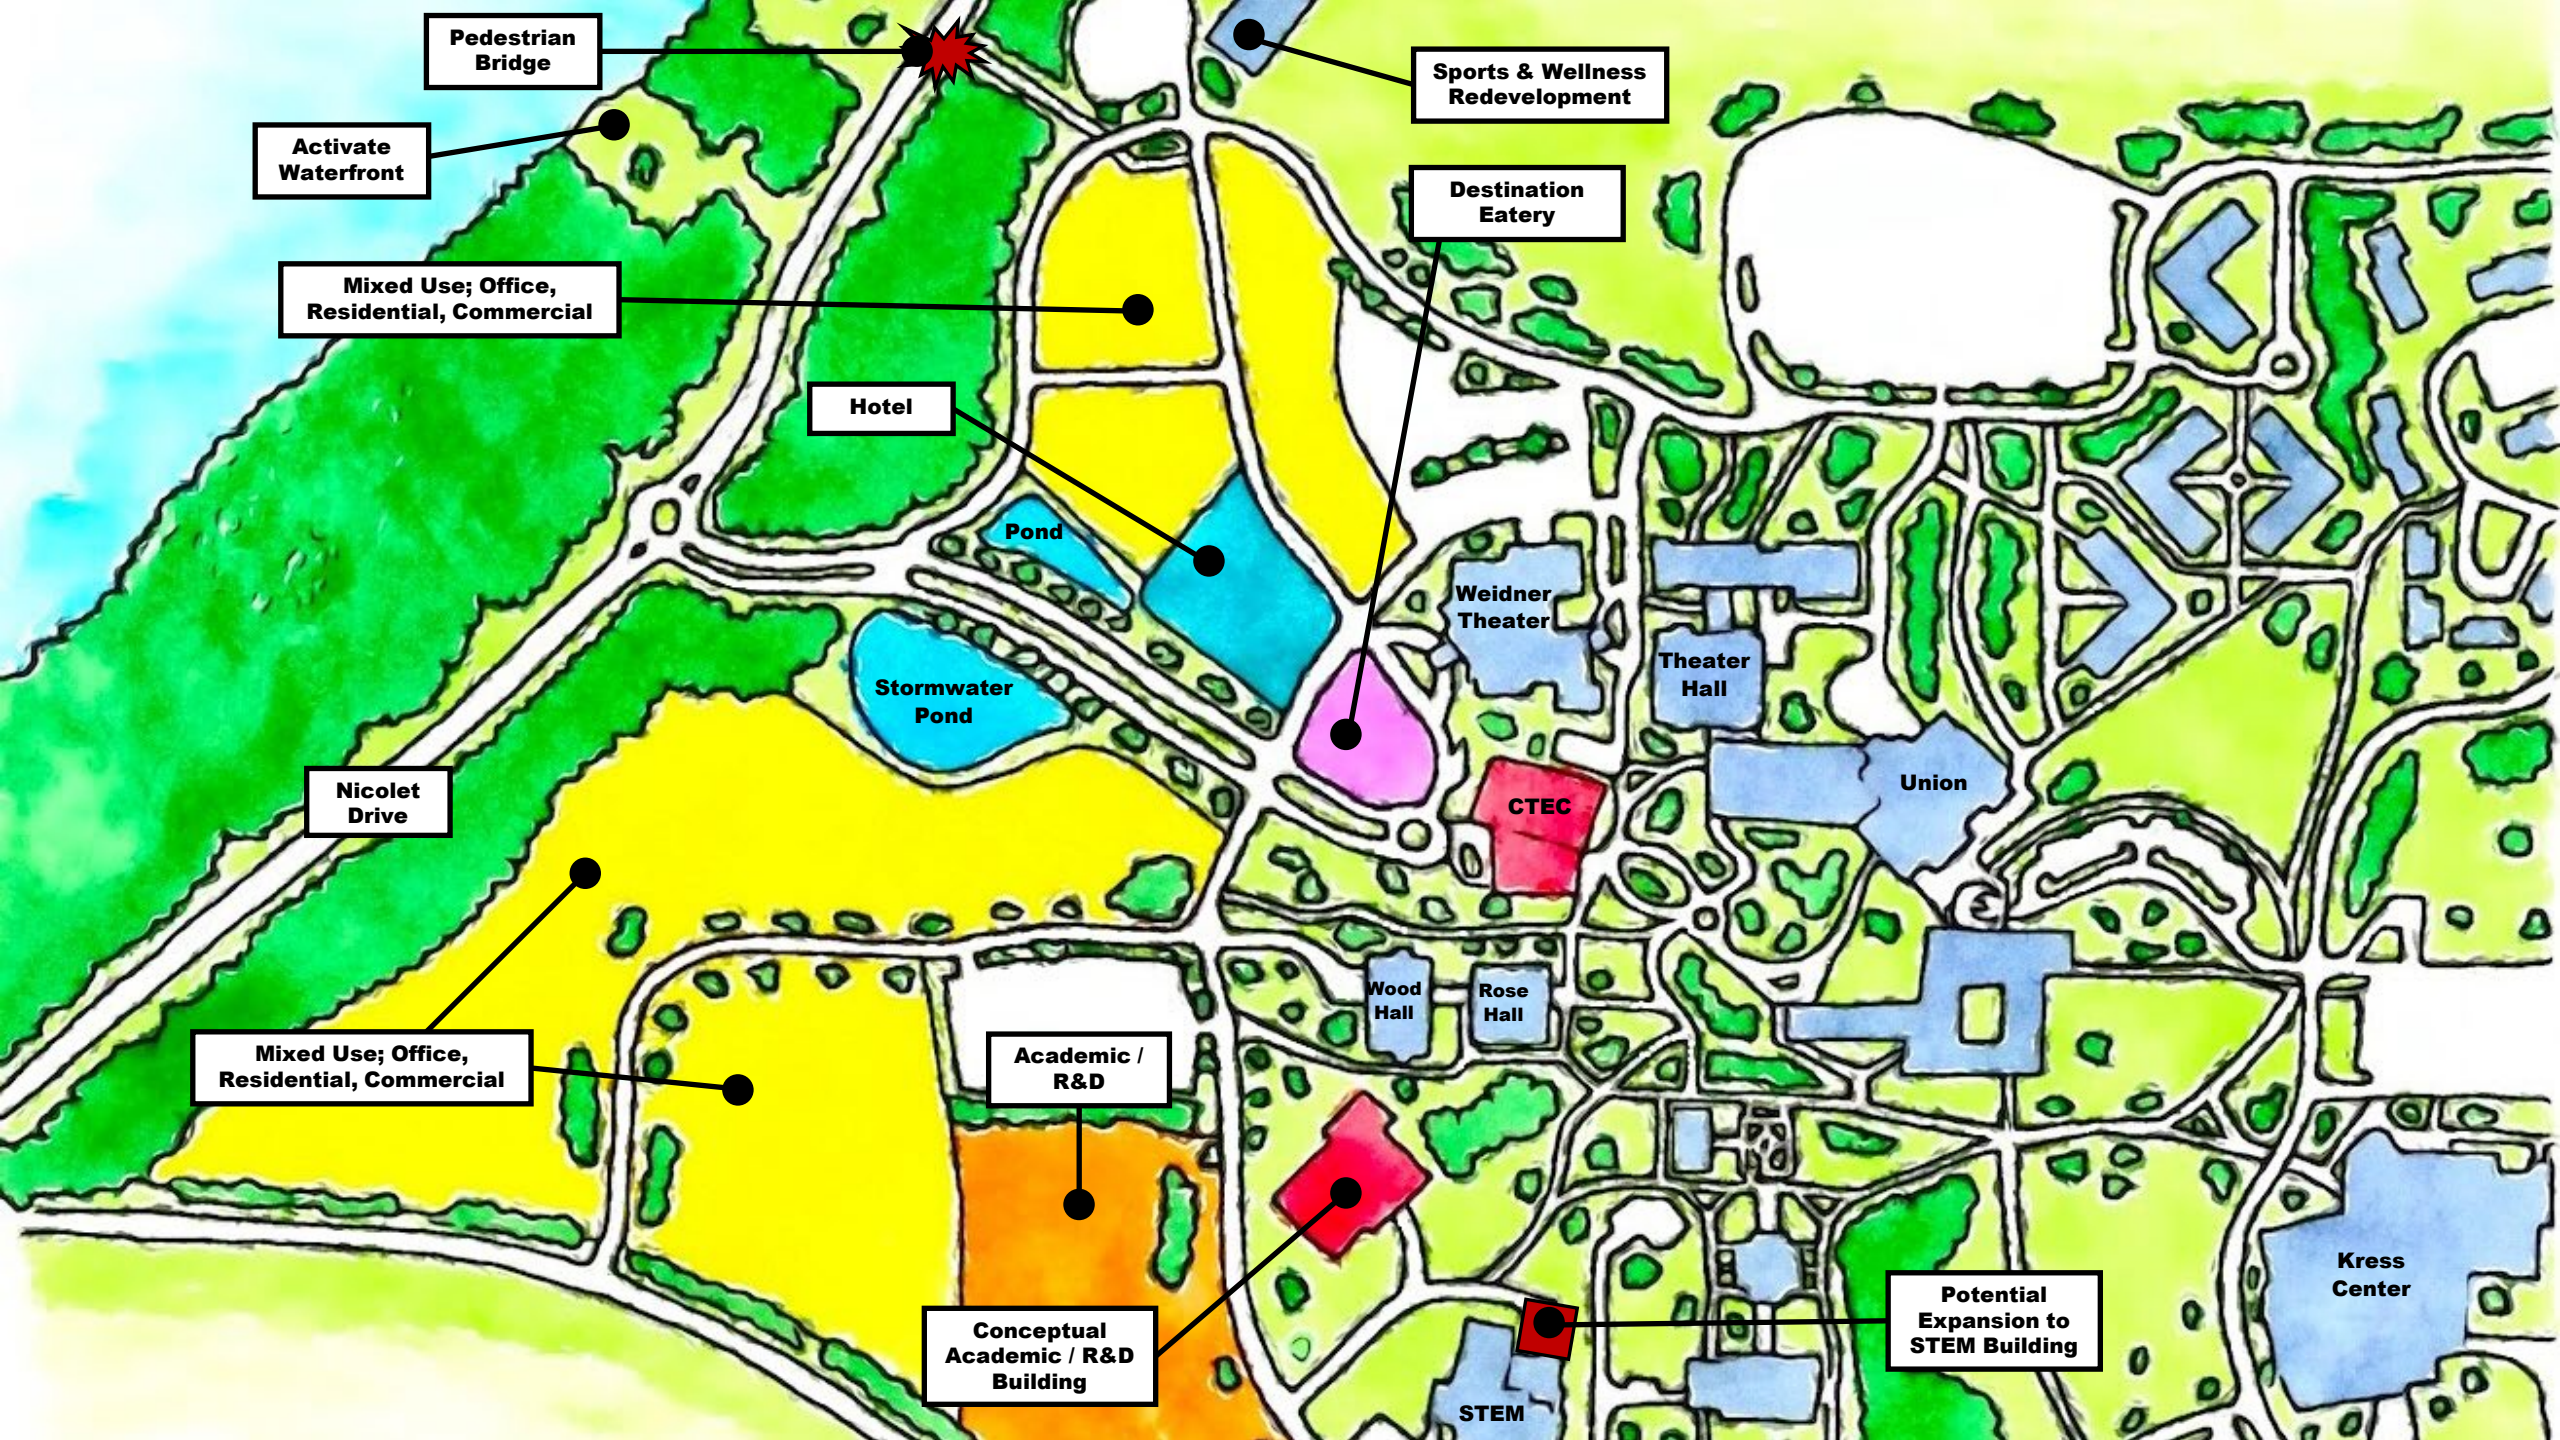

Pedestrian Bridge

Activate Waterfront

Mixed Use; Office, Residential, Commercial

Hotel

Pond

Stormwater Pond

Nicolet Drive

Mixed Use; Office, Residential, Commercial

Academic / R&D

Conceptual Academic / R&D Building

Sports & Wellness Redevelopment

Destination Eatery

Weidner Theater

Theater Hall

CTEC

Union

Wood Hall

Rose Hall

STEM

Potential Expansion to STEM Building

Kress Center